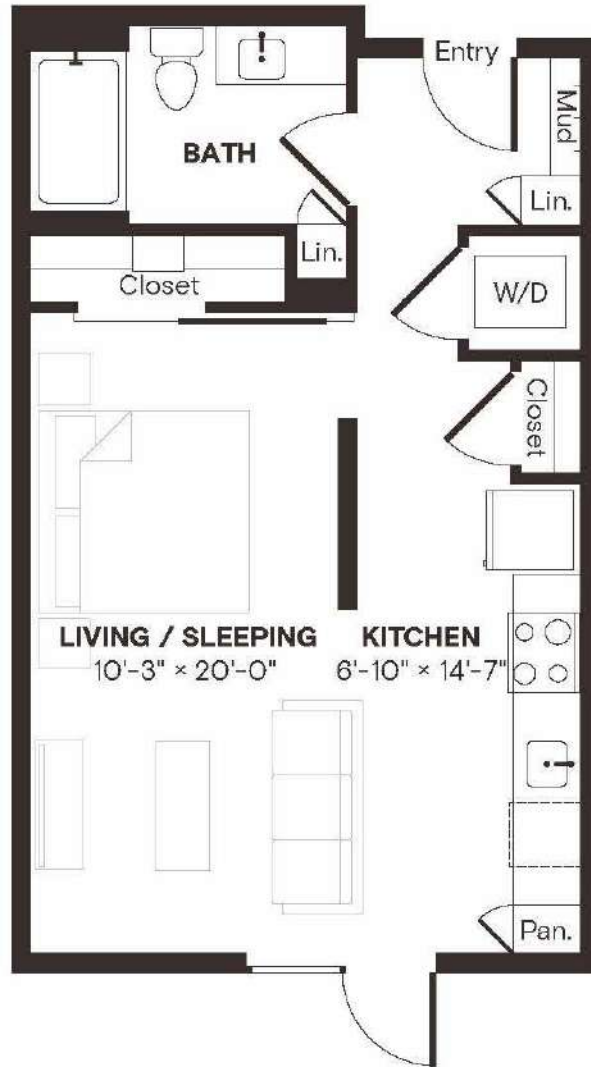

# E6

STUDIO / 1 BATH

# 533

SQ. FT.

## THE BOND

10300 Metropolitan Dr. | Austin, TX 78758

[www.thebondatx.com](http://www.thebondatx.com)

Floor plans are artist's rendering. All dimensions are approximate. Actual product and specifications may vary in dimension or detail. Not all features are available in every apartment. Prices and availability are subject to change. Please see a representative for details.