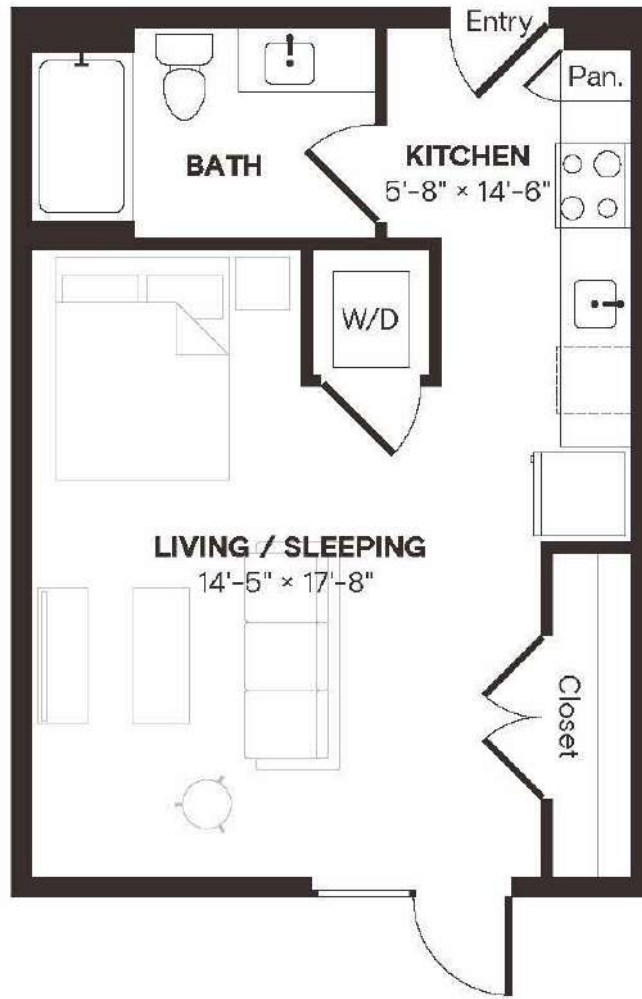

E5

STUDIO / 1 BATH

488

SQ. FT.

THE BOND

10300 Metropolitan Dr. | Austin, TX 78758

www.thebondatx.com

Floor plans are artist's rendering. All dimensions are approximate. Actual product and specifications may vary in dimension or detail. Not all features are available in every apartment. Prices and availability are subject to change. Please see a representative for details.