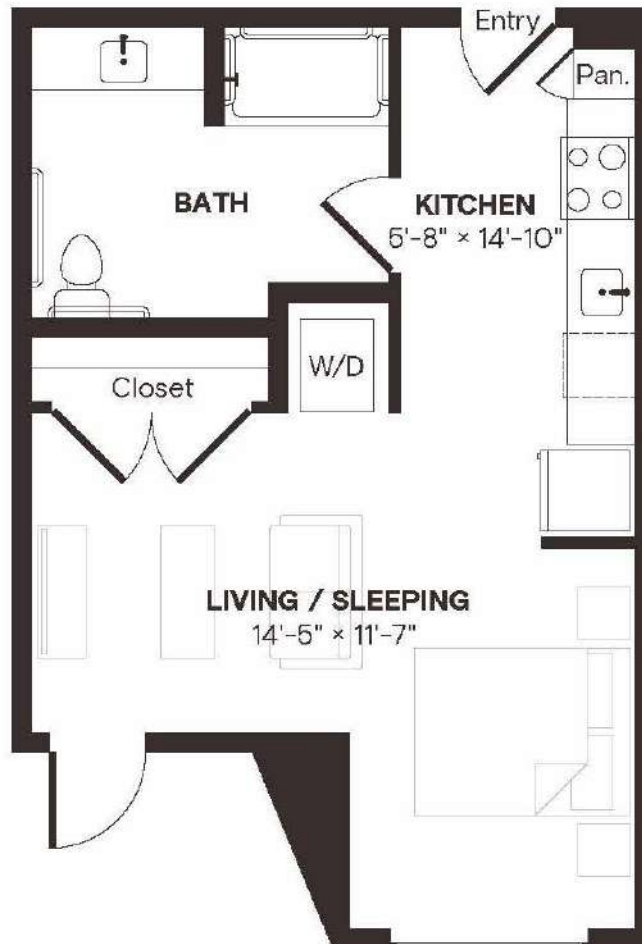

E4.3 ANSI

STUDIO / 1 BATH

489

SQ. FT.

THE BOND

10300 Metropolitan Dr. | Austin, TX 78758

www.thebondatx.com

Floor plans are artist's rendering. All dimensions are approximate. Actual product and specifications may vary in dimension or detail. Not all features are available in every apartment. Prices and availability are subject to change. Please see a representative for details.