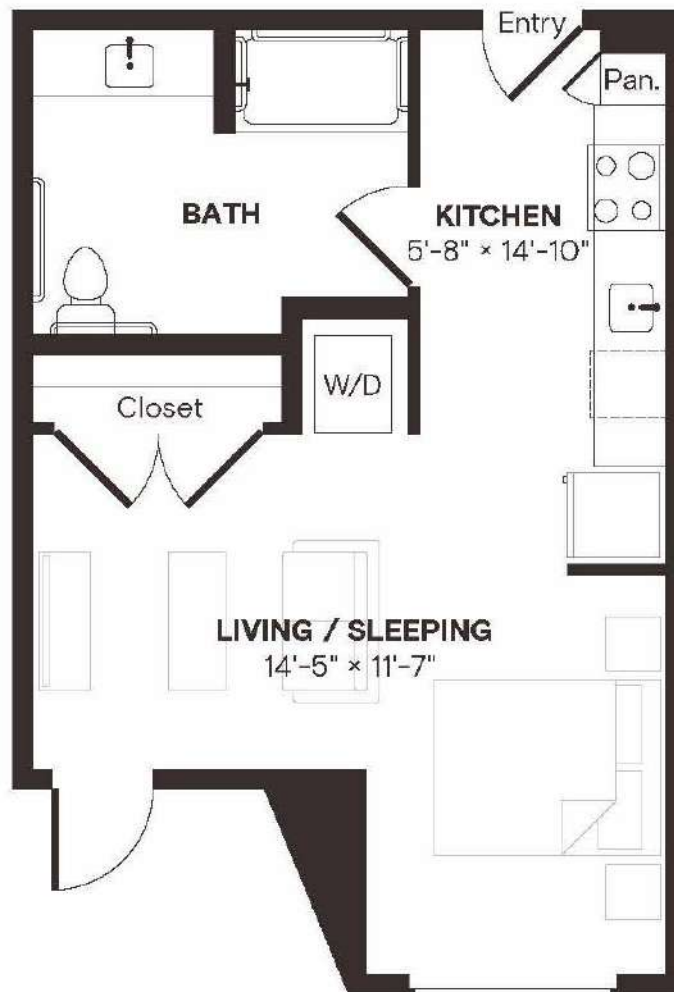

E4.2 ANSI

STUDIO / 1 BATH

538

SQ. FT.

THE BOND

10300 Metropolitan Dr. | Austin, TX 78758

www.thebondatx.com

Floor plans are artist's rendering. All dimensions are approximate. Actual product and specifications may vary in dimension or detail. Not all features are available in every apartment. Prices and availability are subject to change. Please see a representative for details.