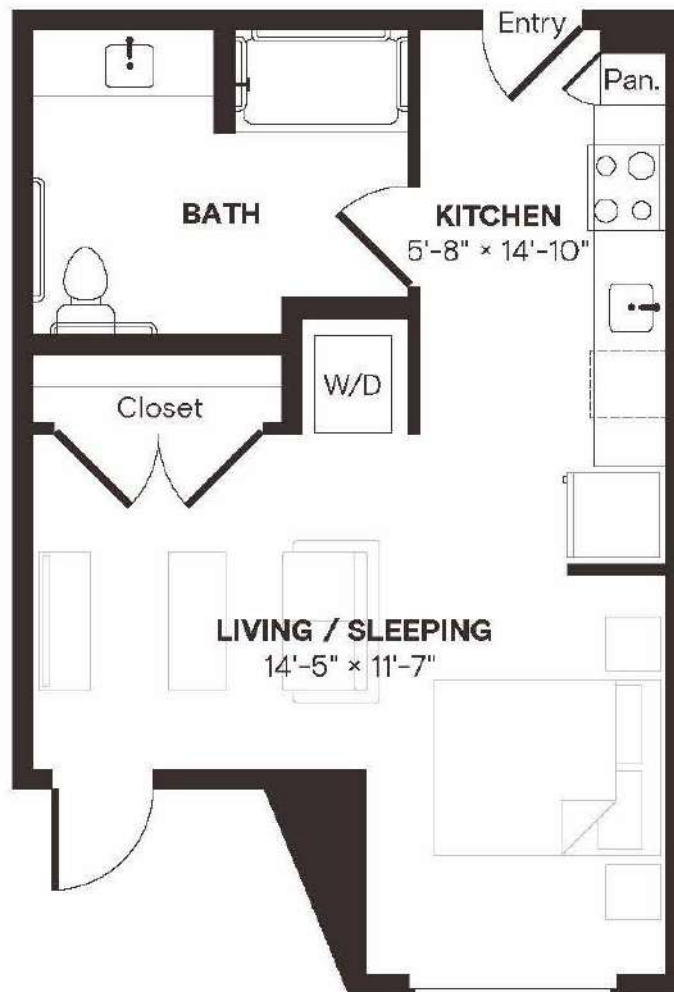

# E4.1

STUDIO / 1 BATH

# 499

SQ. FT.

## THE BOND

10300 Metropolitan Dr. | Austin, TX 78758

[www.thebondatx.com](http://www.thebondatx.com)

Floor plans are artist's rendering. All dimensions are approximate. Actual product and specifications may vary in dimension or detail. Not all features are available in every apartment. Prices and availability are subject to change. Please see a representative for details.