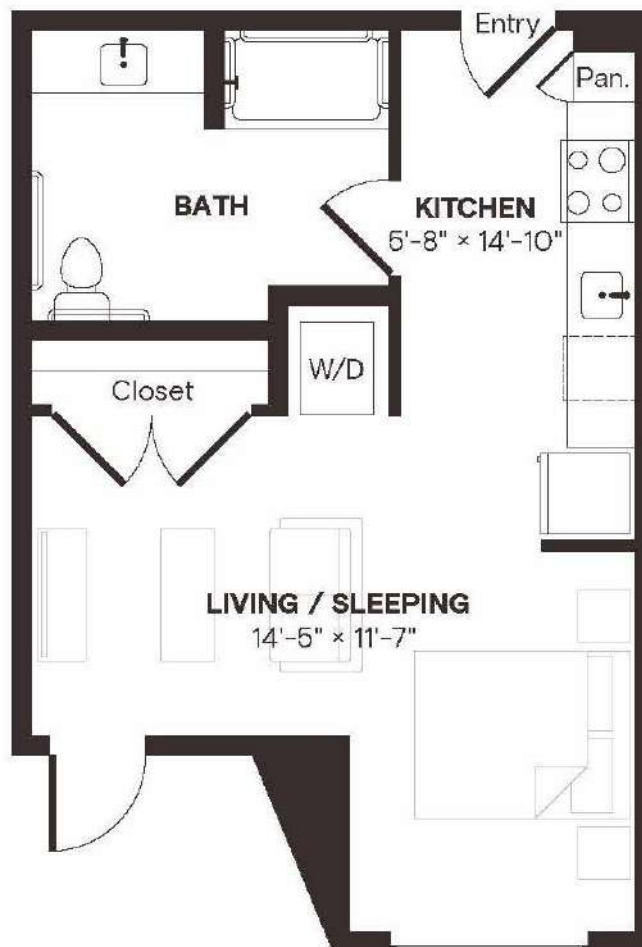

# E4 ANSI

STUDIO / 1 BATH

# 493

SQ. FT.

## THE BOND

10300 Metropolitan Dr. | Austin, TX 78758

[www.thebondatx.com](http://www.thebondatx.com)

Floor plans are artist's rendering. All dimensions are approximate. Actual product and specifications may vary in dimension or detail. Not all features are available in every apartment. Prices and availability are subject to change. Please see a representative for details.