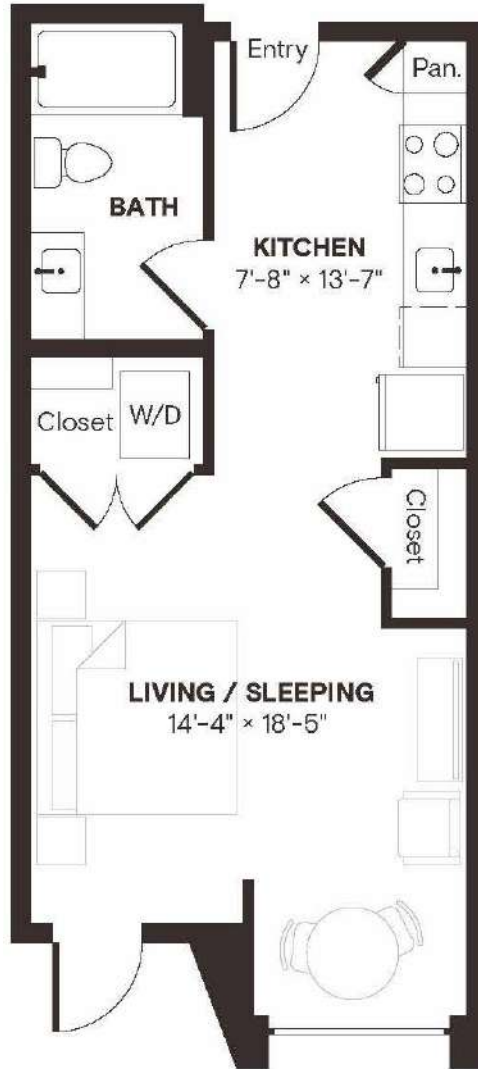

# E3.5

STUDIO / 1 BATH

# 495

SQ. FT.

## THE BOND

10300 Metropolitan Dr. | Austin, TX 78758

[www.thebondatx.com](http://www.thebondatx.com)

Floor plans are artist's rendering. All dimensions are approximate. Actual product and specifications may vary in dimension or detail. Not all features are available in every apartment. Prices and availability are subject to change. Please see a representative for details.