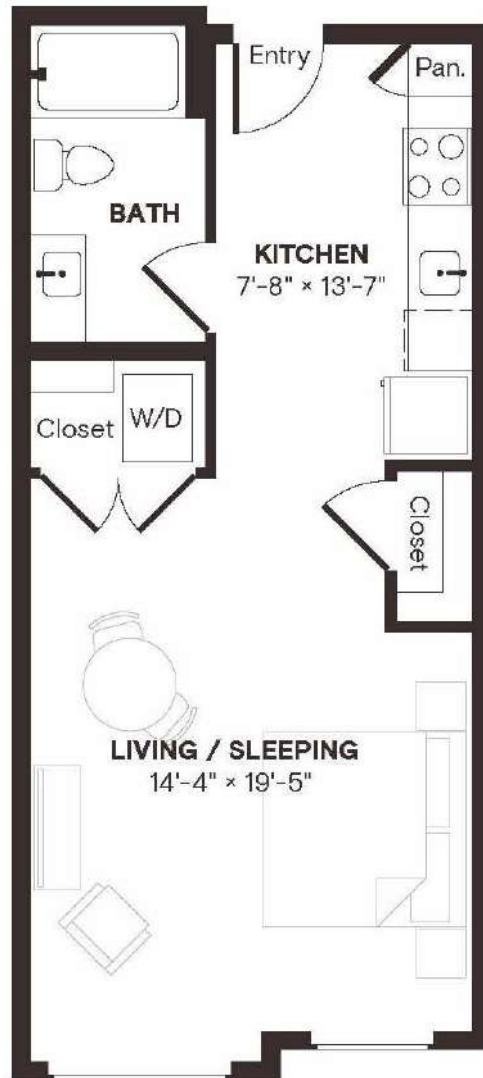

E3.4

STUDIO / 1 BATH

522

SQ. FT.

THE BOND

10300 Metropolitan Dr. | Austin, TX 78758

www.thebondatx.com

Floor plans are artist's rendering. All dimensions are approximate. Actual product and specifications may vary in dimension or detail. Not all features are available in every apartment. Prices and availability are subject to change. Please see a representative for details.