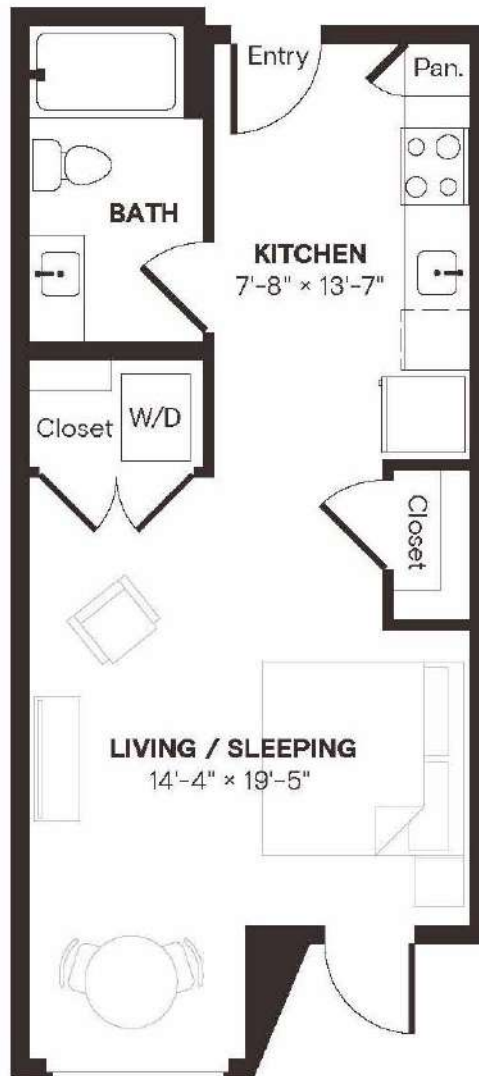

E3.3

STUDIO / 1 BATH

501

SQ. FT.

THE BOND

10300 Metropolitan Dr. | Austin, TX 78758

www.thebondatx.com

Floor plans are artist's rendering. All dimensions are approximate. Actual product and specifications may vary in dimension or detail. Not all features are available in every apartment. Prices and availability are subject to change. Please see a representative for details.