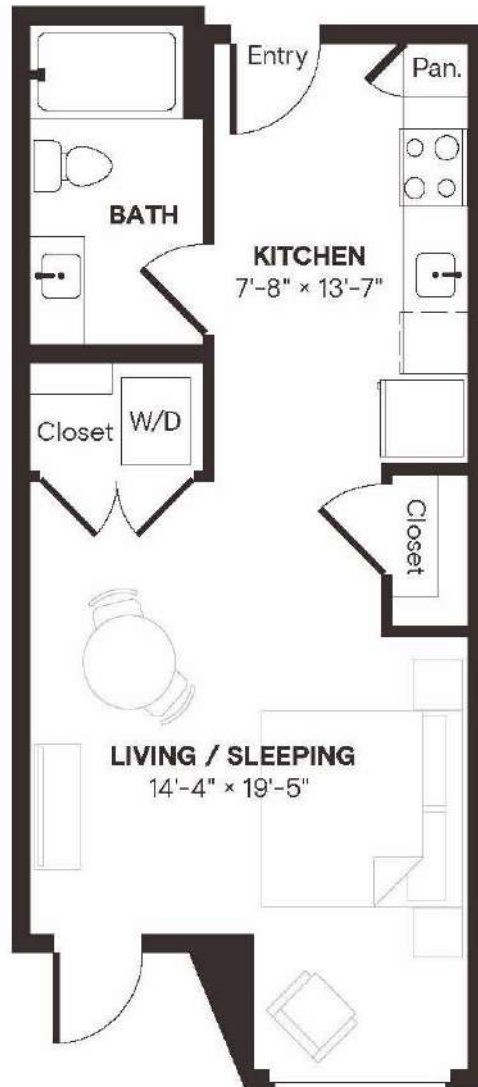

# E3.2

STUDIO / 1 BATH

# 500

SQ. FT.

## THE BOND

10300 Metropolitan Dr. | Austin, TX 78758

[www.thebondatx.com](http://www.thebondatx.com)

Floor plans are artist's rendering. All dimensions are approximate. Actual product and specifications may vary in dimension or detail.  
Not all features are available in every apartment. Prices and availability are subject to change. Please see a representative for details.