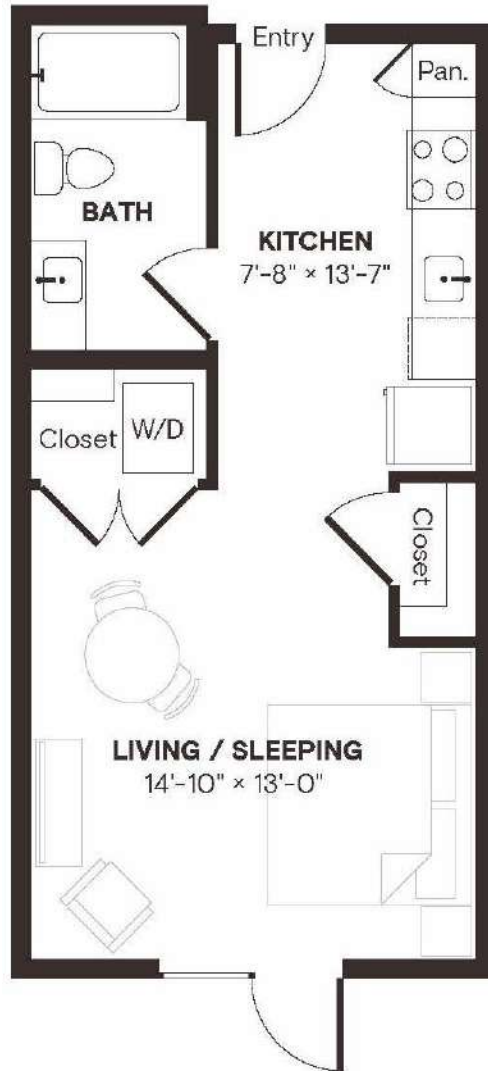

E3.1

STUDIO / 1 BATH

466

SQ. FT.

THE BOND

10300 Metropolitan Dr. | Austin, TX 78758

www.thebondatx.com

Floor plans are artist's rendering. All dimensions are approximate. Actual product and specifications may vary in dimension or detail. Not all features are available in every apartment. Prices and availability are subject to change. Please see a representative for details.