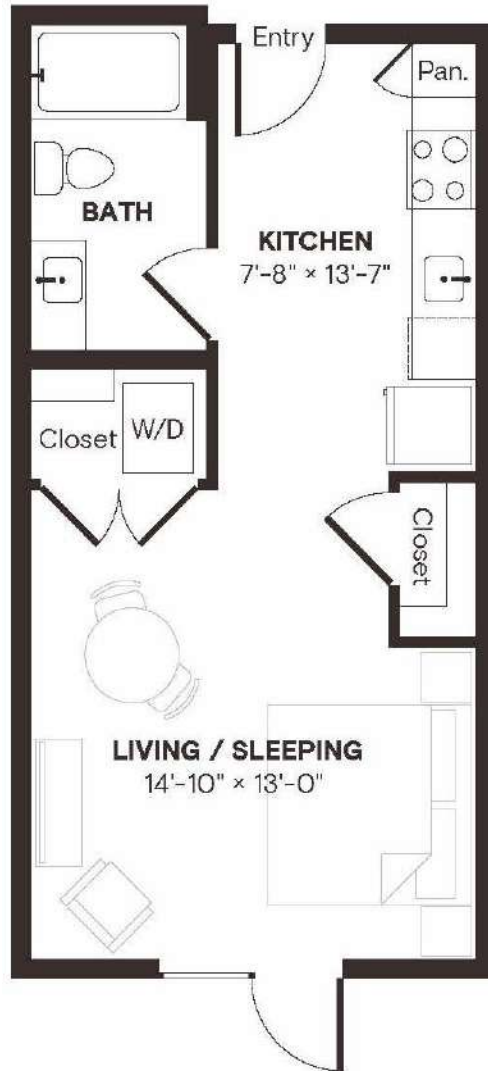

E3

STUDIO / 1 BATH

428

SQ. FT.

THE BOND

10300 Metropolitan Dr. | Austin, TX 78758

www.thebondatx.com

Floor plans are artist's rendering. All dimensions are approximate. Actual product and specifications may vary in dimension or detail. Not all features are available in every apartment. Prices and availability are subject to change. Please see a representative for details.