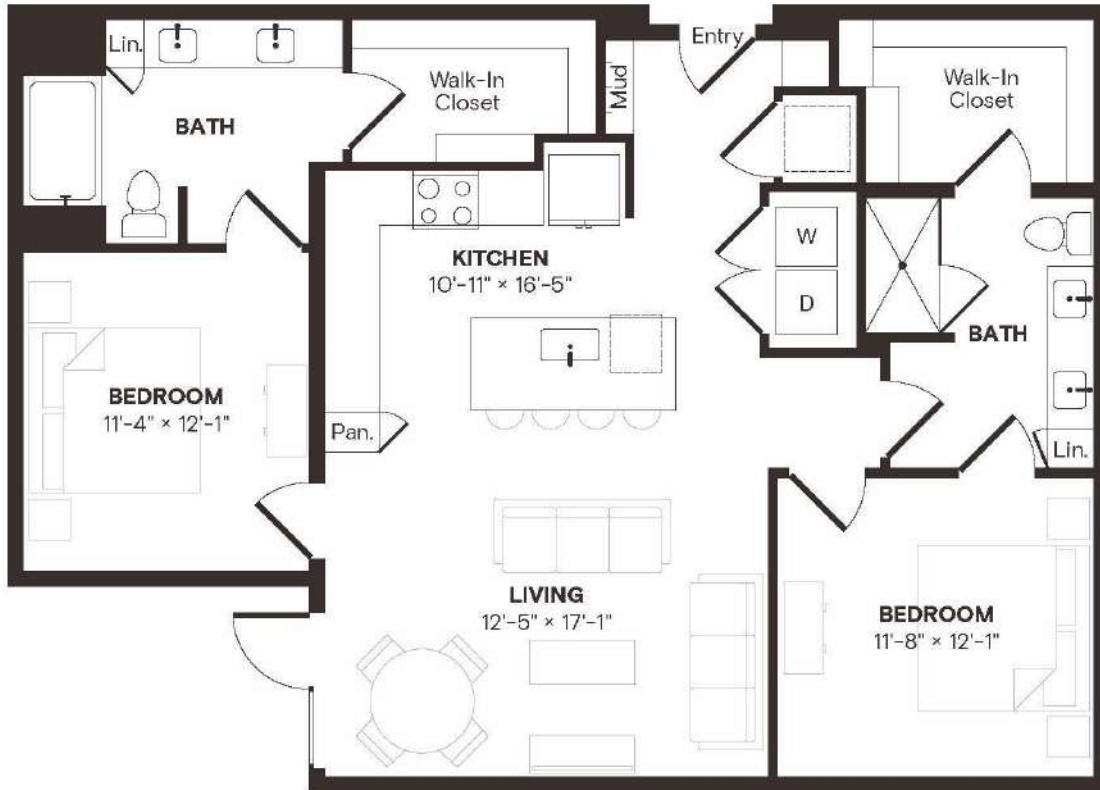

B1

2 BED / 2 BATH

1167

SQ. FT.

THE BOND

10300 Metropolitan Dr. | Austin, TX 78758

www.thebondatx.com

Floor plans are artist's rendering. All dimensions are approximate. Actual product and specifications may vary in dimension or detail. Not all features are available in every apartment. Prices and availability are subject to change. Please see a representative for details.