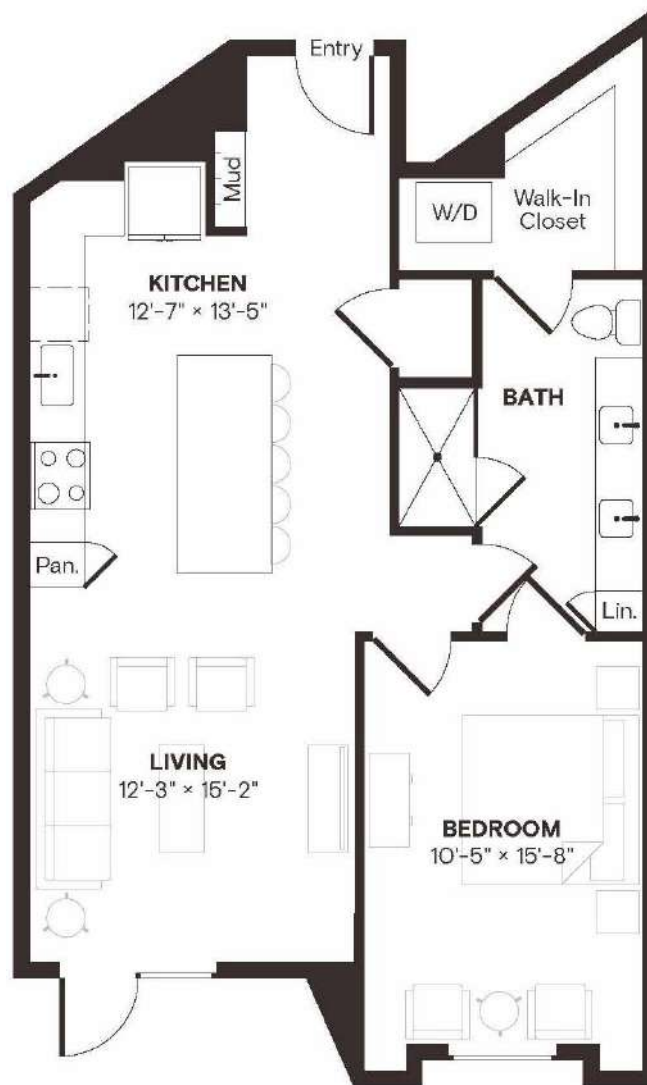

A6.7

1 BED / 1 BATH

951

SQ. FT.

THE BOND

10300 Metropolitan Dr. | Austin, TX 78758

www.thebondatx.com

Floor plans are artist's rendering. All dimensions are approximate. Actual product and specifications may vary in dimension or detail. Not all features are available in every apartment. Prices and availability are subject to change. Please see a representative for details.