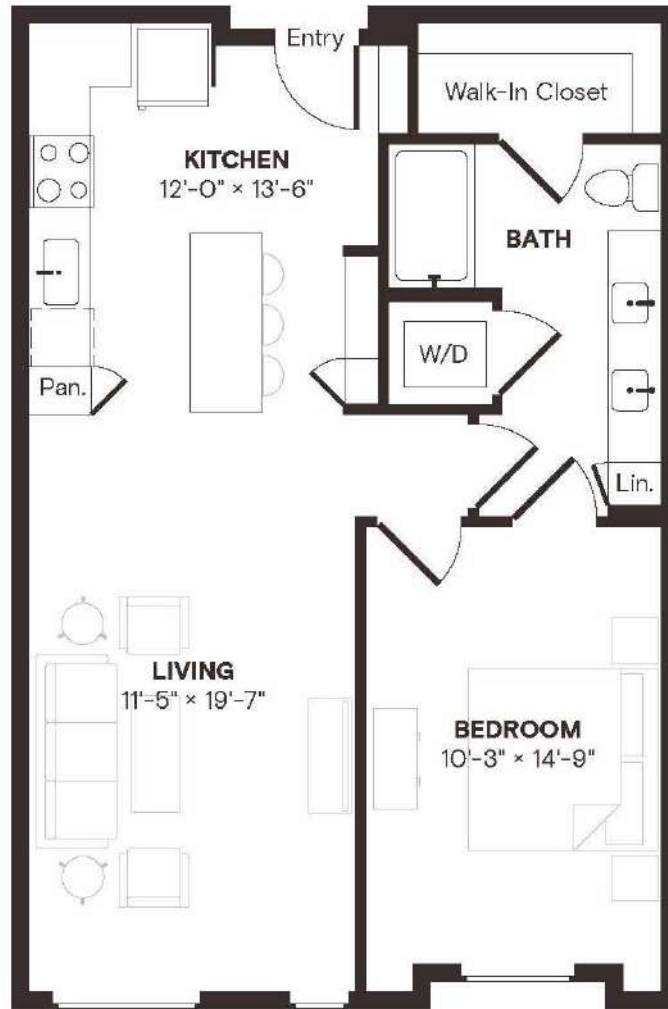

# A3.3

1 BED / 1 BATH

# 772

SQ. FT.

## THE BOND

10300 Metropolitan Dr. | Austin, TX 78758

[www.thebondatx.com](http://www.thebondatx.com)

Floor plans are artist's rendering. All dimensions are approximate. Actual product and specifications may vary in dimension or detail.  
Not all features are available in every apartment. Prices and availability are subject to change. Please see a representative for details.