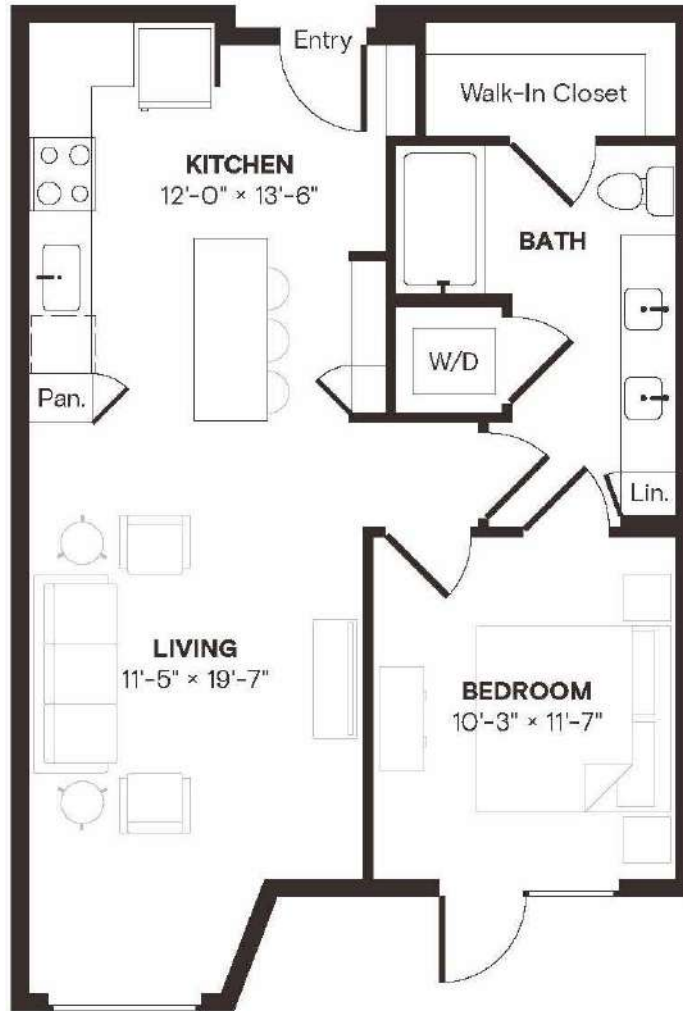

# A3.2

1 BED / 1 BATH

# 698

SQ. FT.

## THE BOND

10300 Metropolitan Dr. | Austin, TX 78758

[www.thebondatx.com](http://www.thebondatx.com)

Floor plans are artist's rendering. All dimensions are approximate. Actual product and specifications may vary in dimension or detail. Not all features are available in every apartment. Prices and availability are subject to change. Please see a representative for details.