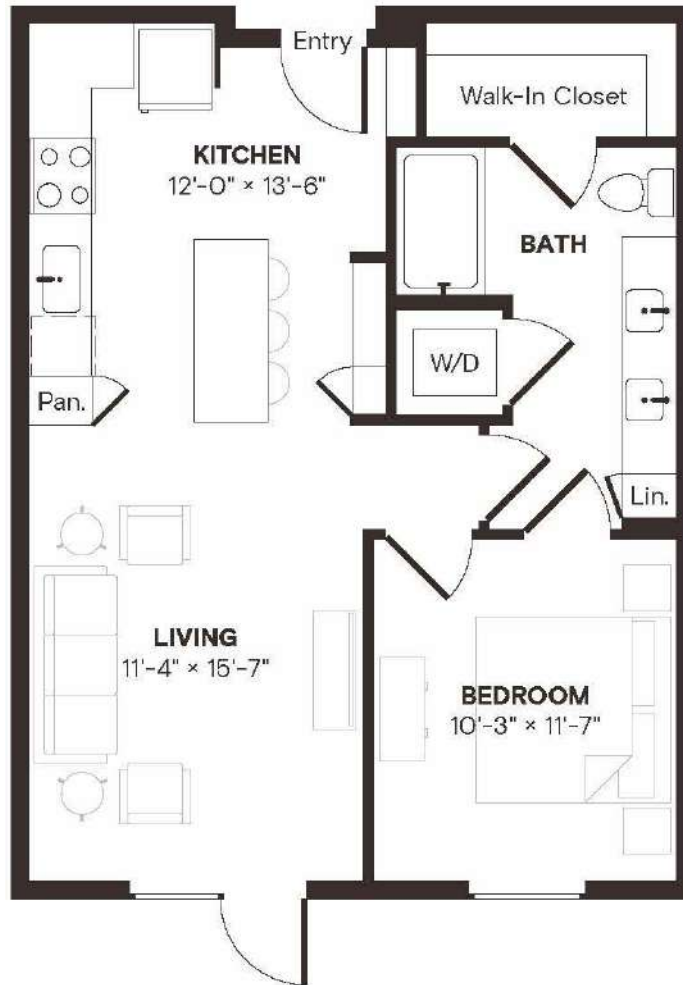

# A3.1

1 BED / 1 BATH

# 719

SQ. FT.

## THE BOND

10300 Metropolitan Dr. | Austin, TX 78758

[www.thebondatx.com](http://www.thebondatx.com)

Floor plans are artist's rendering. All dimensions are approximate. Actual product and specifications may vary in dimension or detail. Not all features are available in every apartment. Prices and availability are subject to change. Please see a representative for details.