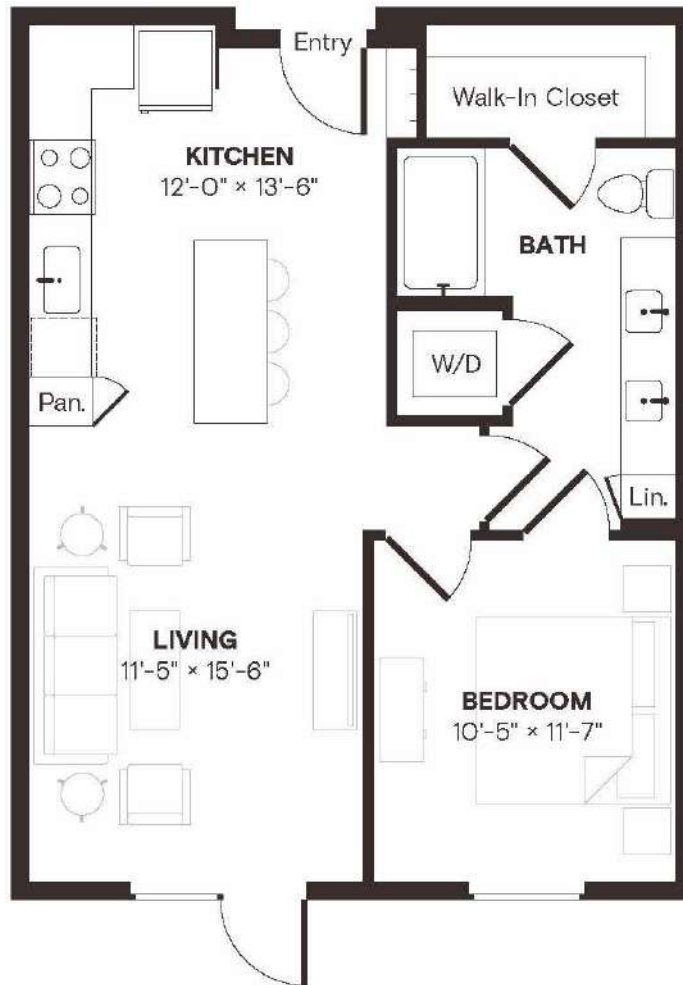

A3

1 BED / 1 BATH

686

SQ. FT.

THE BOND

10300 Metropolitan Dr. | Austin, TX 78758

www.thebondatx.com

Floor plans are artist's rendering. All dimensions are approximate. Actual product and specifications may vary in dimension or detail. Not all features are available in every apartment. Prices and availability are subject to change. Please see a representative for details.