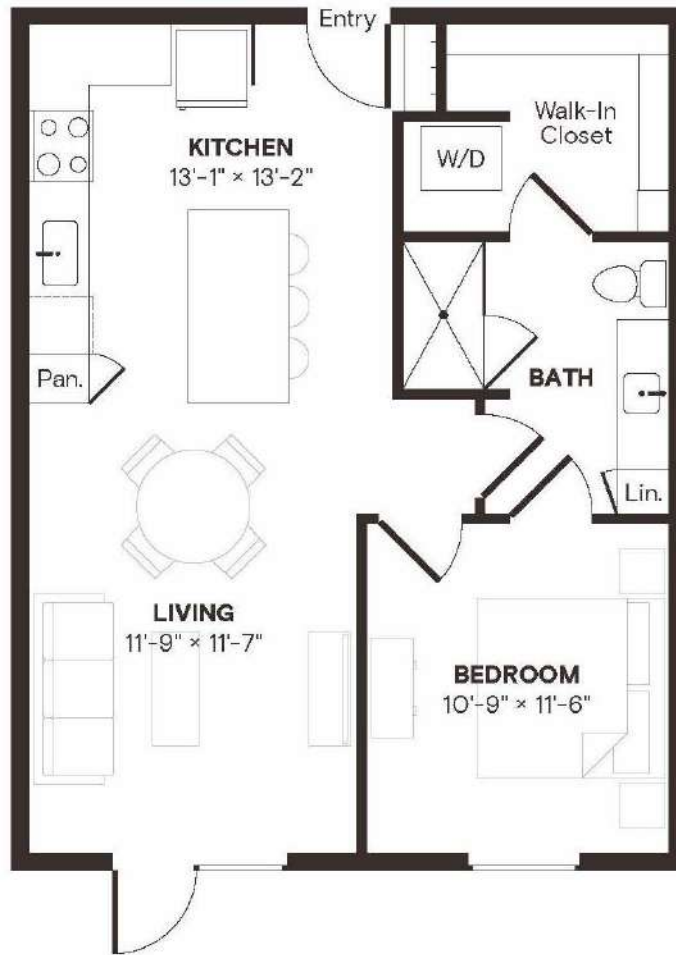

A2

1 BED / 1 BATH

657

SQ. FT.

THE BOND

10300 Metropolitan Dr. | Austin, TX 78758

www.thebondatx.com

Floor plans are artist's rendering. All dimensions are approximate. Actual product and specifications may vary in dimension or detail. Not all features are available in every apartment. Prices and availability are subject to change. Please see a representative for details.