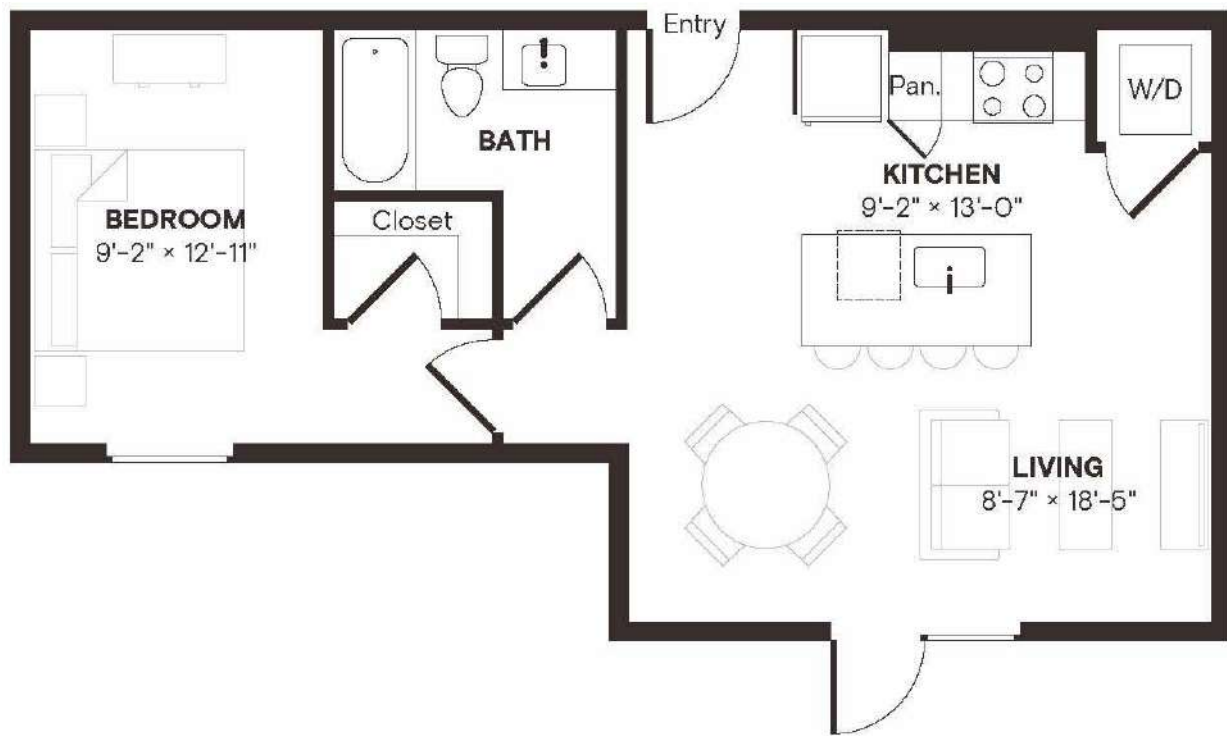

A1

1 BED / 1 BATH

636

SQ. FT.

THE BOND

10300 Metropolitan Dr. | Austin, TX 78758

www.thebondatx.com

Floor plans are artist's rendering. All dimensions are approximate. Actual product and specifications may vary in dimension or detail. Not all features are available in every apartment. Prices and availability are subject to change. Please see a representative for details.